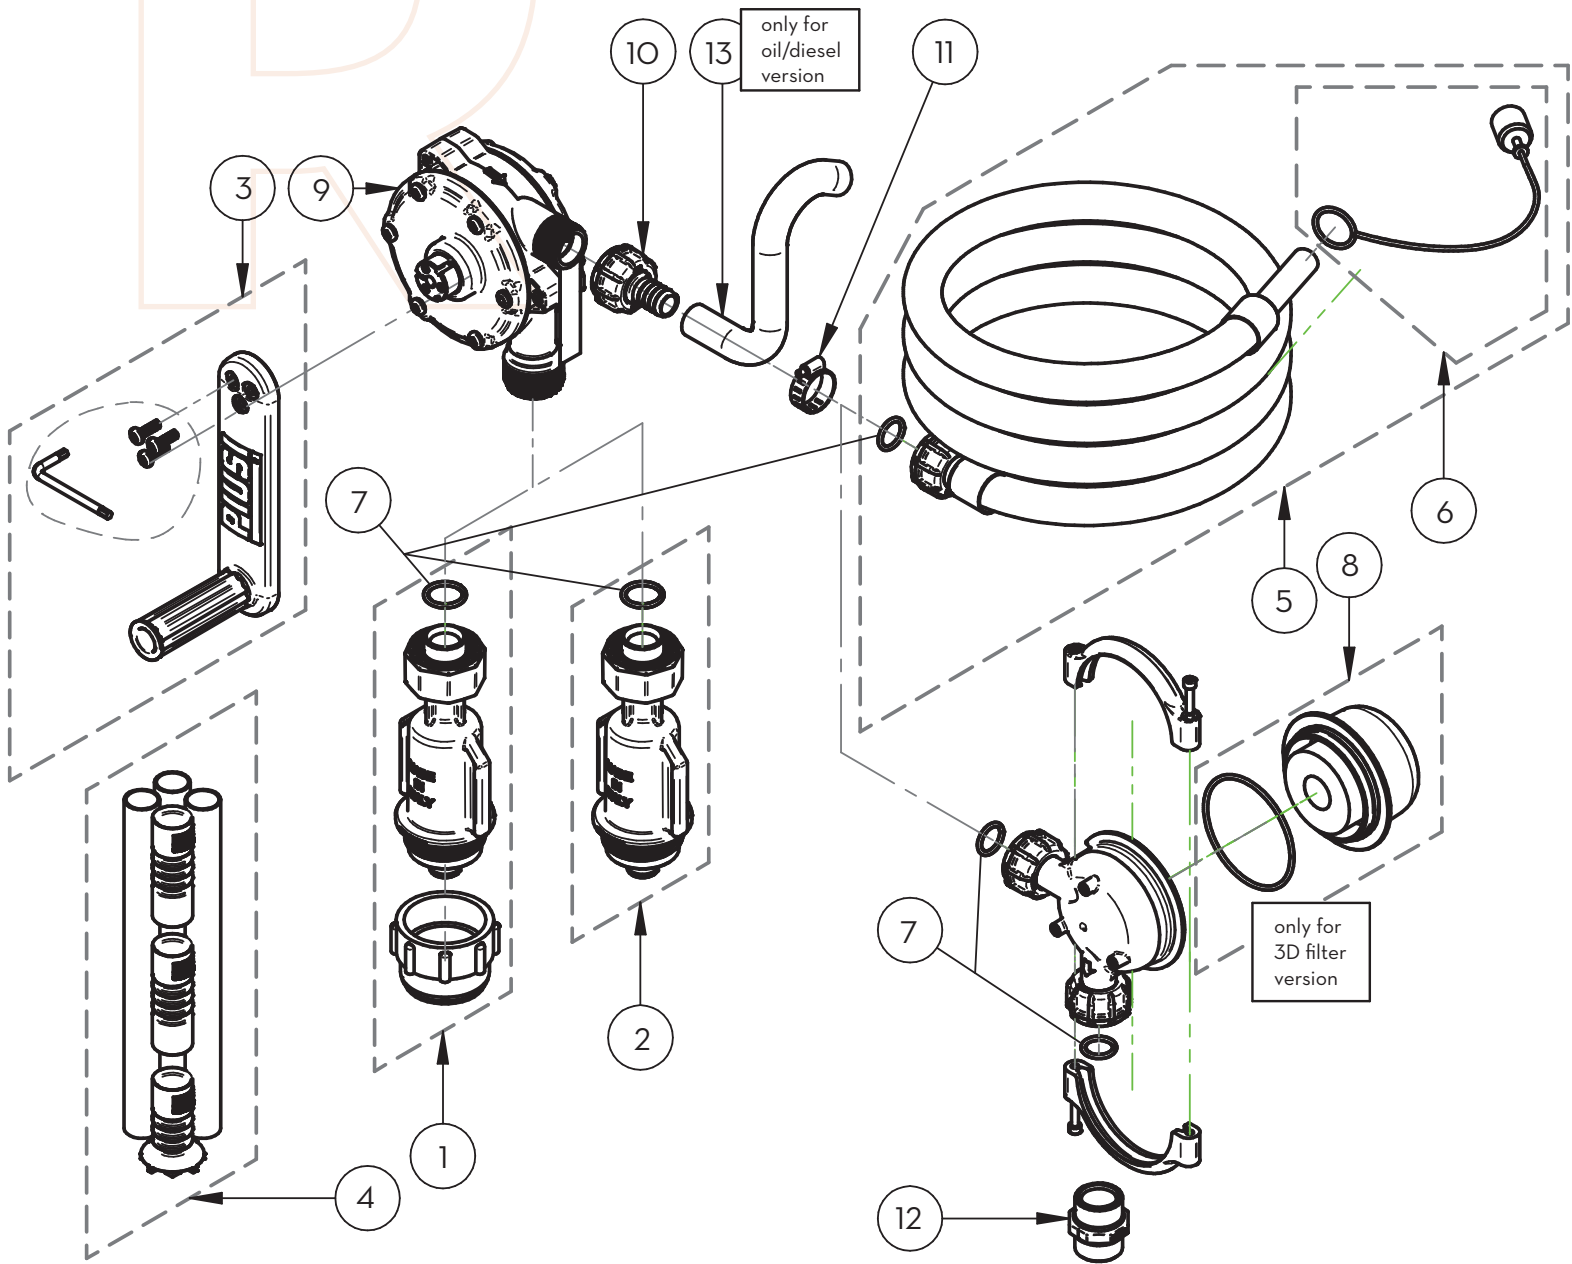

# MANUAL DEF TRANSFER ROTARY HAND PUMP

## SPARE PARTS LIST ROTARY HAND PUMP KIT FO0332A30

Pos.	Part #	Description	QT	UM
2	F19159000	DRUM CONNECTOR 2" BUTTRESS	1	PC
3	R19592000	LEVER PIUSI HAND PUMP + KIT FIXING	1	PC
4	R19389000	KIT SUCTION PIUSI HAND PUMP	1	PC
5	R19759000	DELIVERY HOSE PIUSI HAND PUMP	1	PC
6	R19758000	COVER SPOUT SS Ø19	1	PC
7	R19277000	KIT SEALS PIUSI HAND PUMP	1	PC
8	FO0611D10	3D DEF FILTER CARTRIDGE	1	PC

## SPARE PARTS LIST continued

Pos.	Part #	Description	QT	UM
9	R19591000	KIT, GROUP HAND PUMP	1	PC